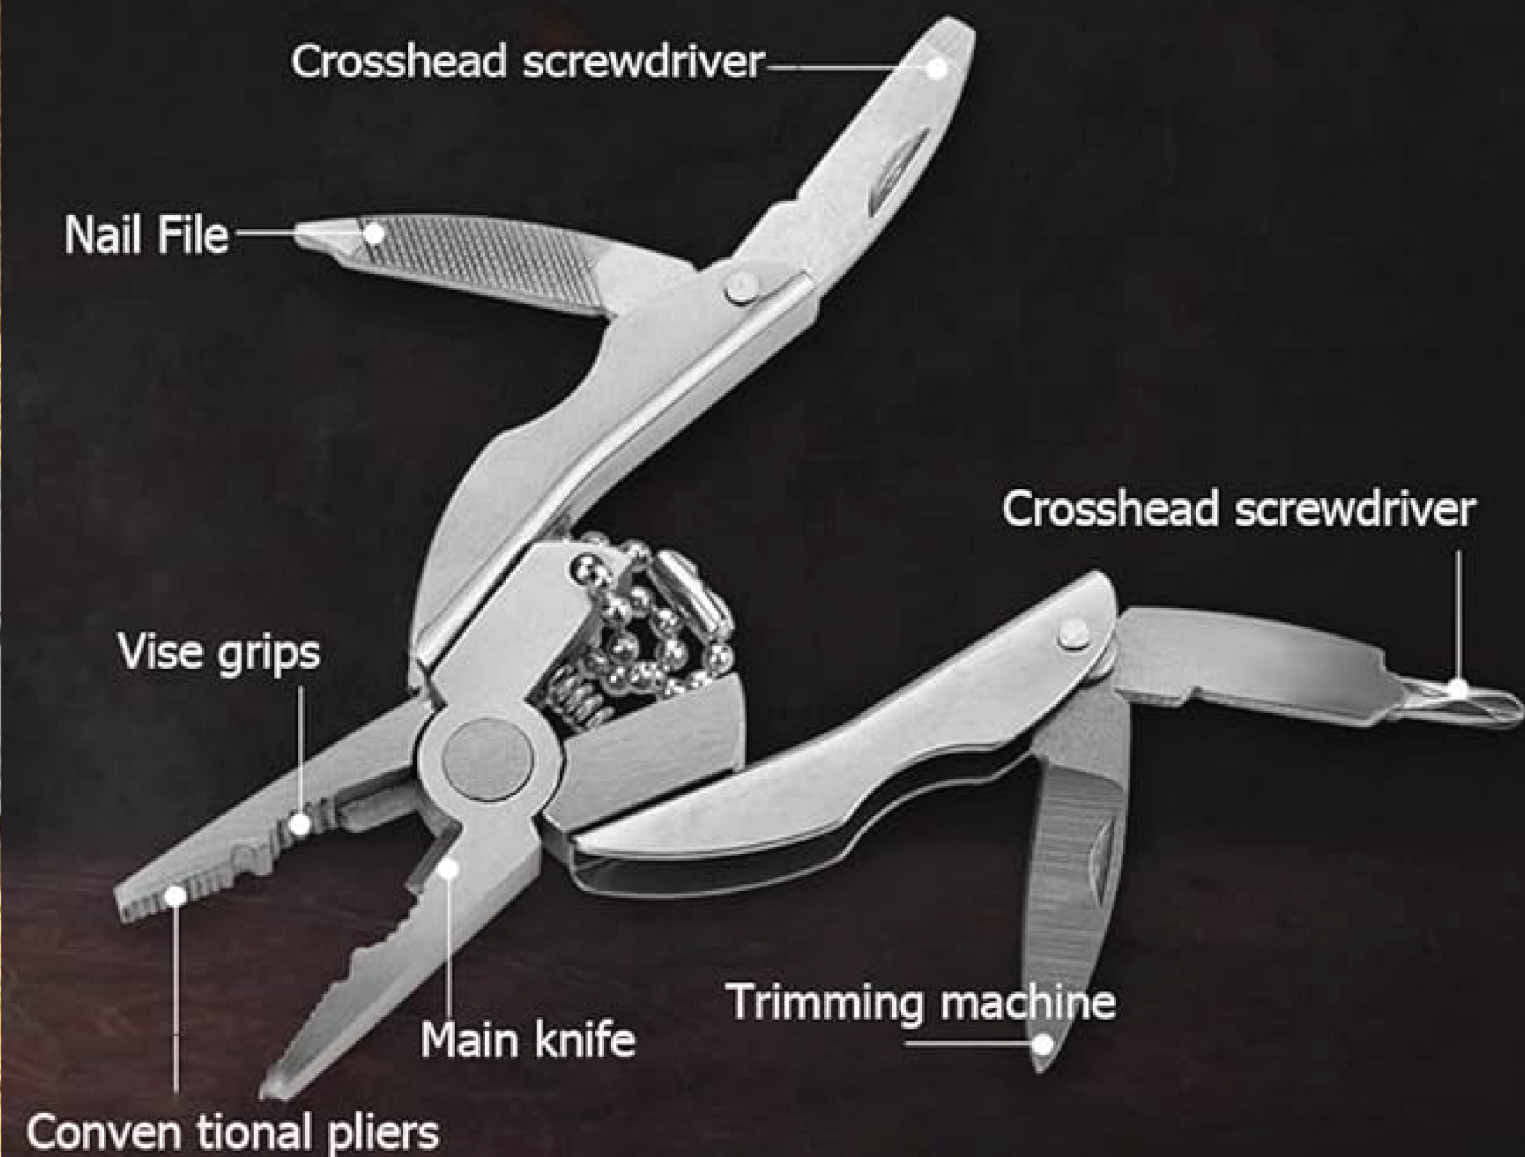

Opening method: two handles can rotate 360.