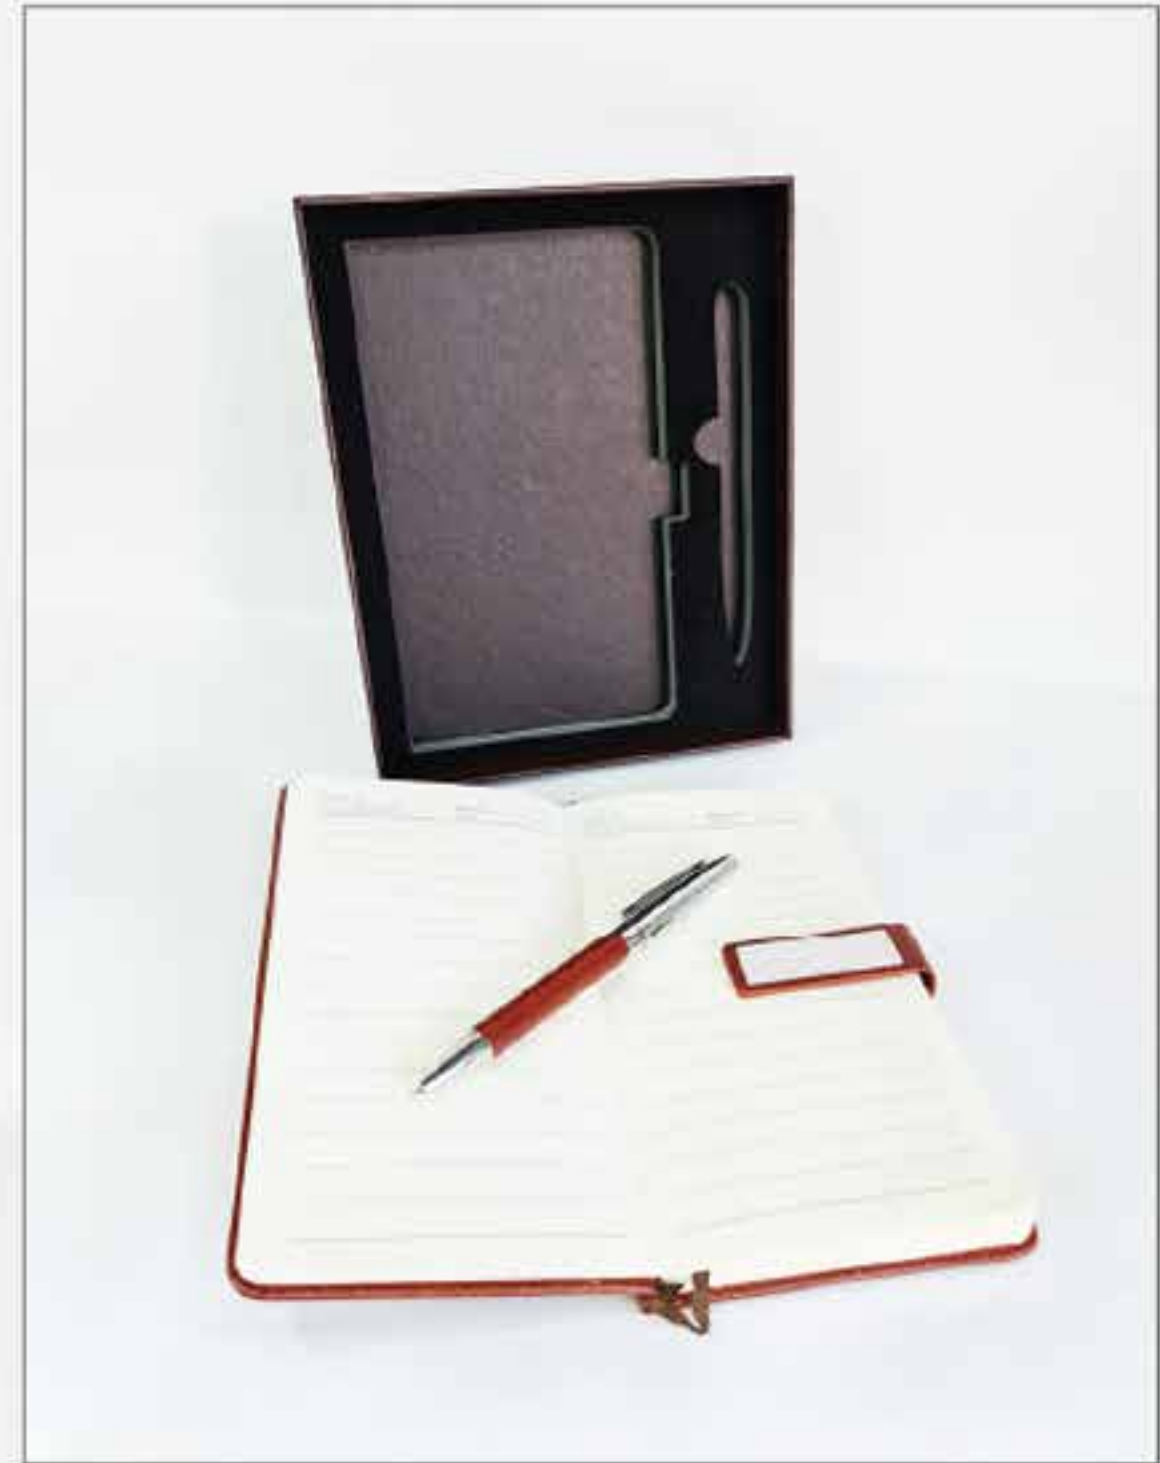

Customize GiftSet

Model : GIFTSET-04

Includes : WIRELESS MOUSE, METAL PEN, USB

Customize GiftSet

Model : GIFTSET-13

Includes : Notepad, Pen

Notepad size : 17.5 x 9.5 cm

USB PB SET