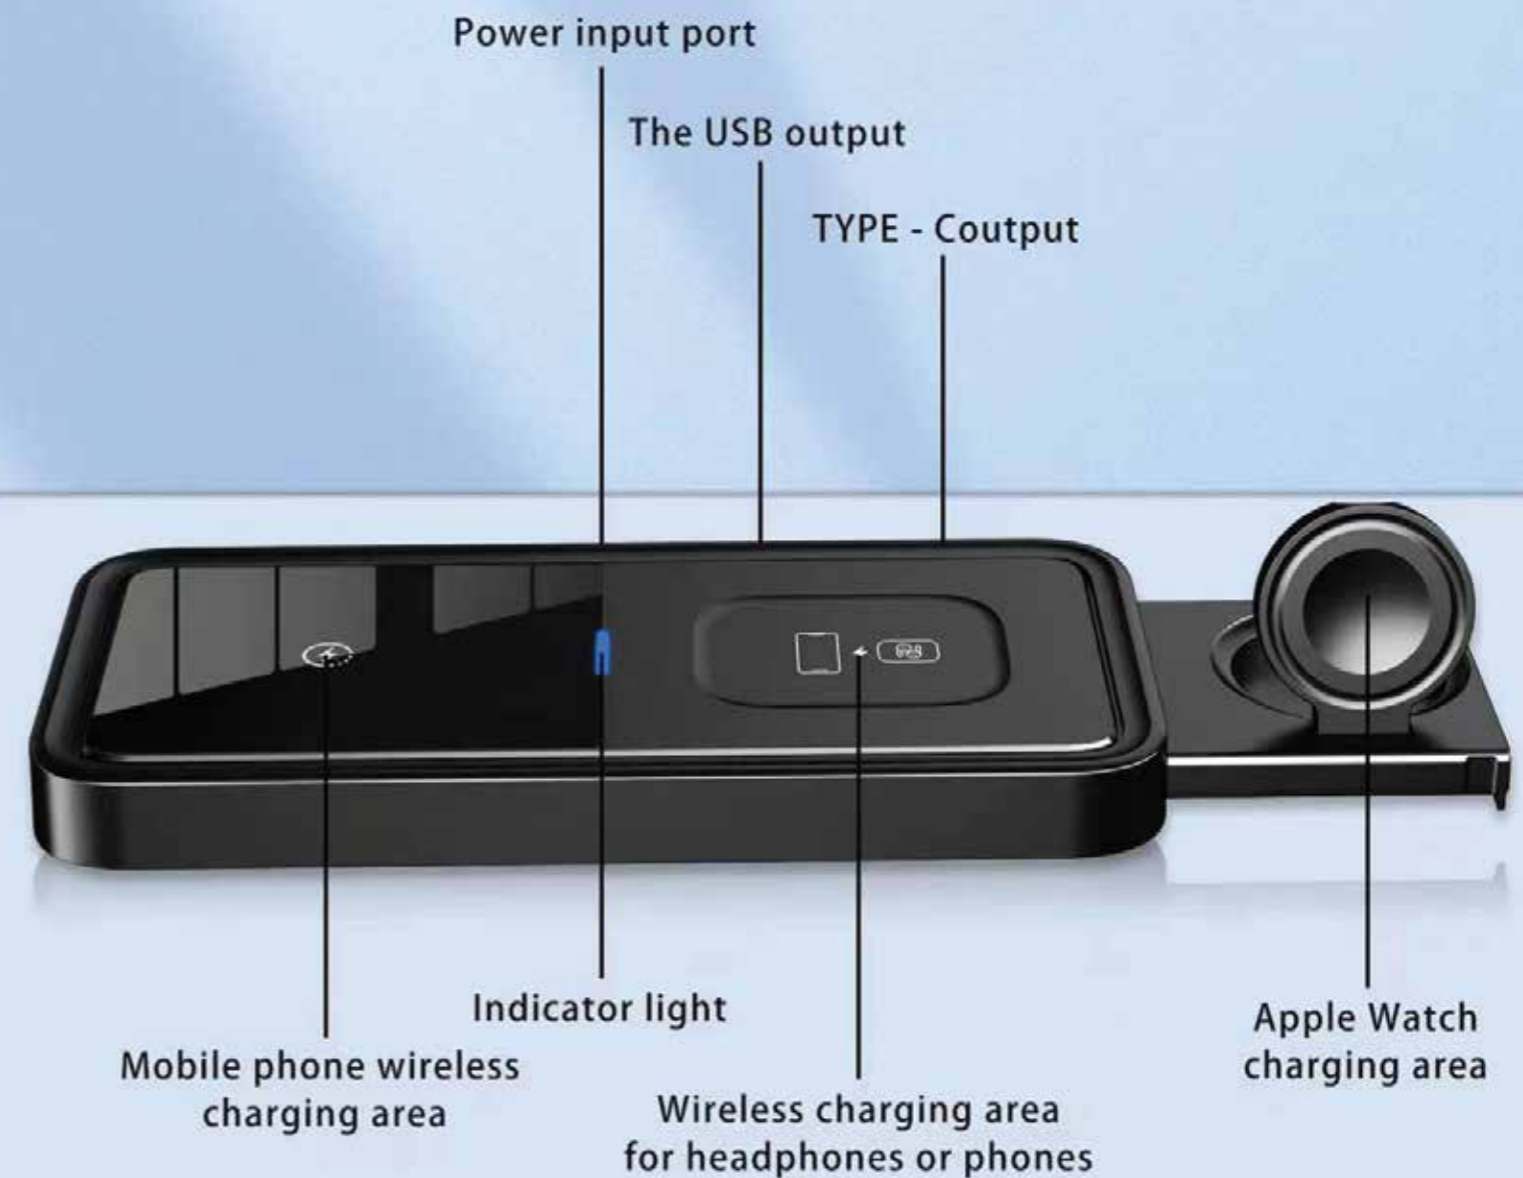

مناسبة

Multifunctional Wireless Charger

Model : RETCO

EFFICIENT SIMULTANEOUS WIRELESS CHARGING

Support for Apple Watch, Airpods, Iphone and Android models that support wireless charging

POSITIVE SHOW

**Bamboo Desk Organizer
15watt Fast Wireless Charger
Digital Clock**