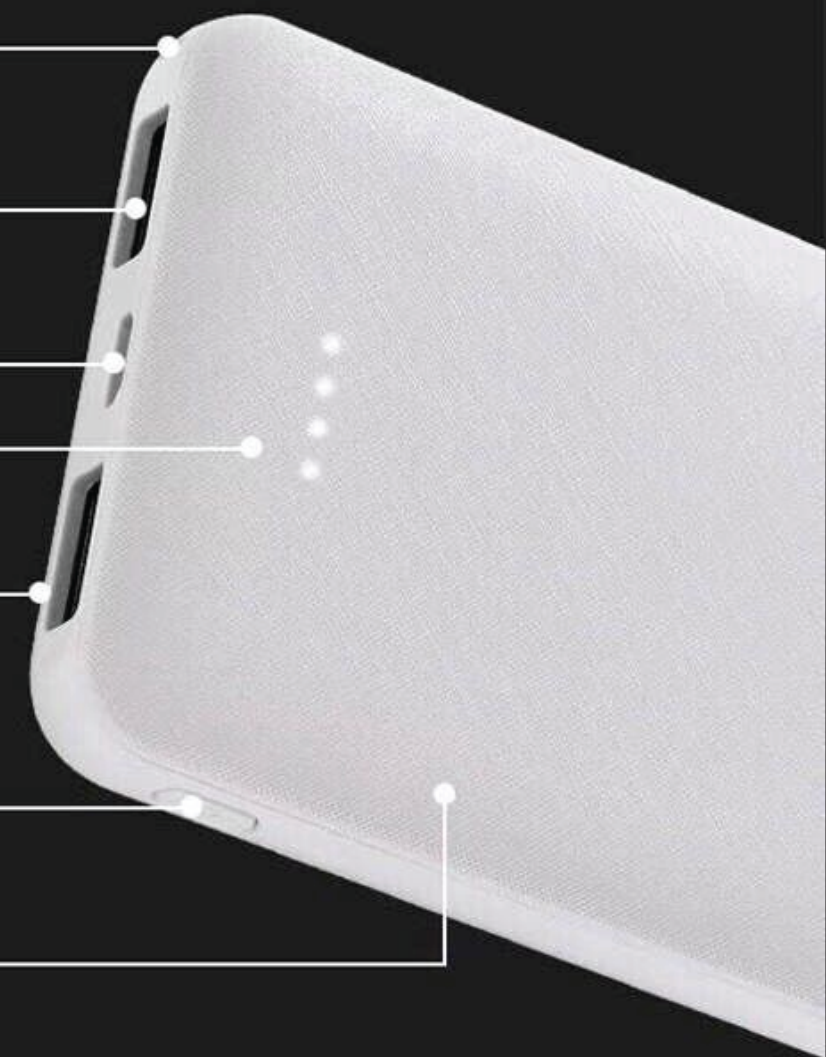

Reliable Quality to Every Customer

- Lanyard Hole
- USB Output 1
- Micro Input
- 4 LED Indicators
- USB Output
- On/off Button
- Drawing Texture