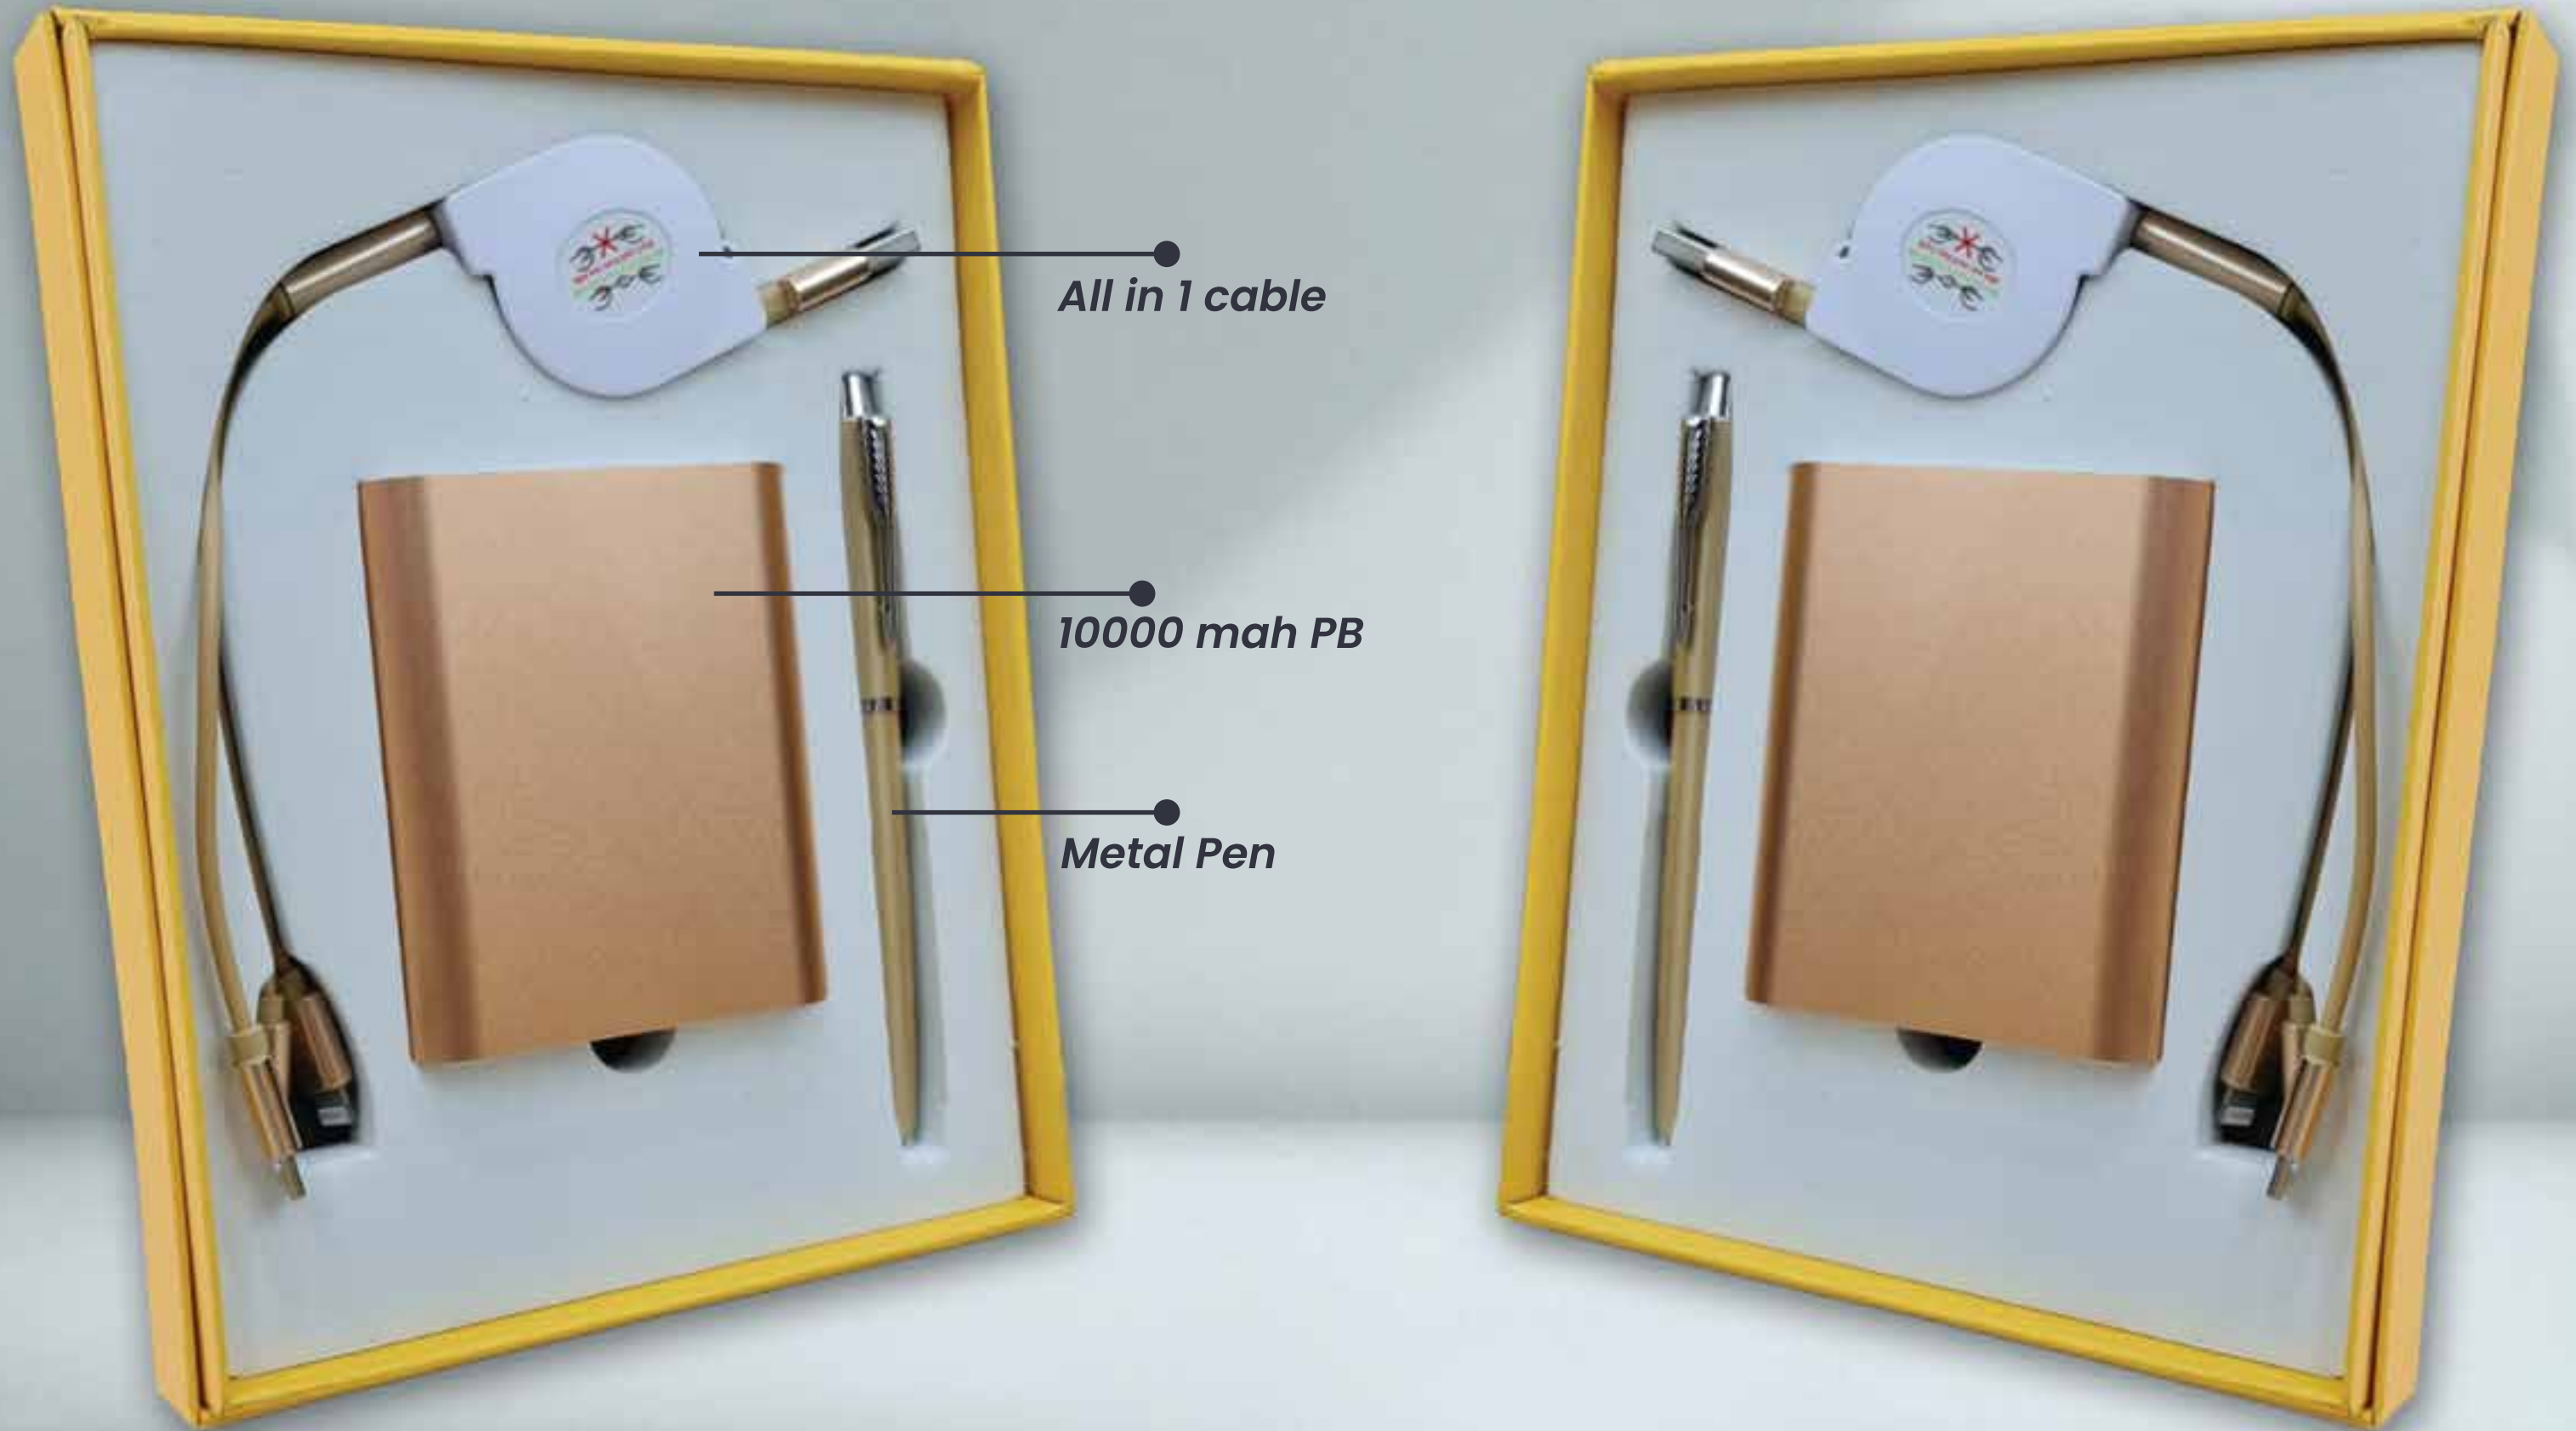

Vip Giftset

Model : NOBLE

All in 1 cable

10000 mah PB

Metal Pen