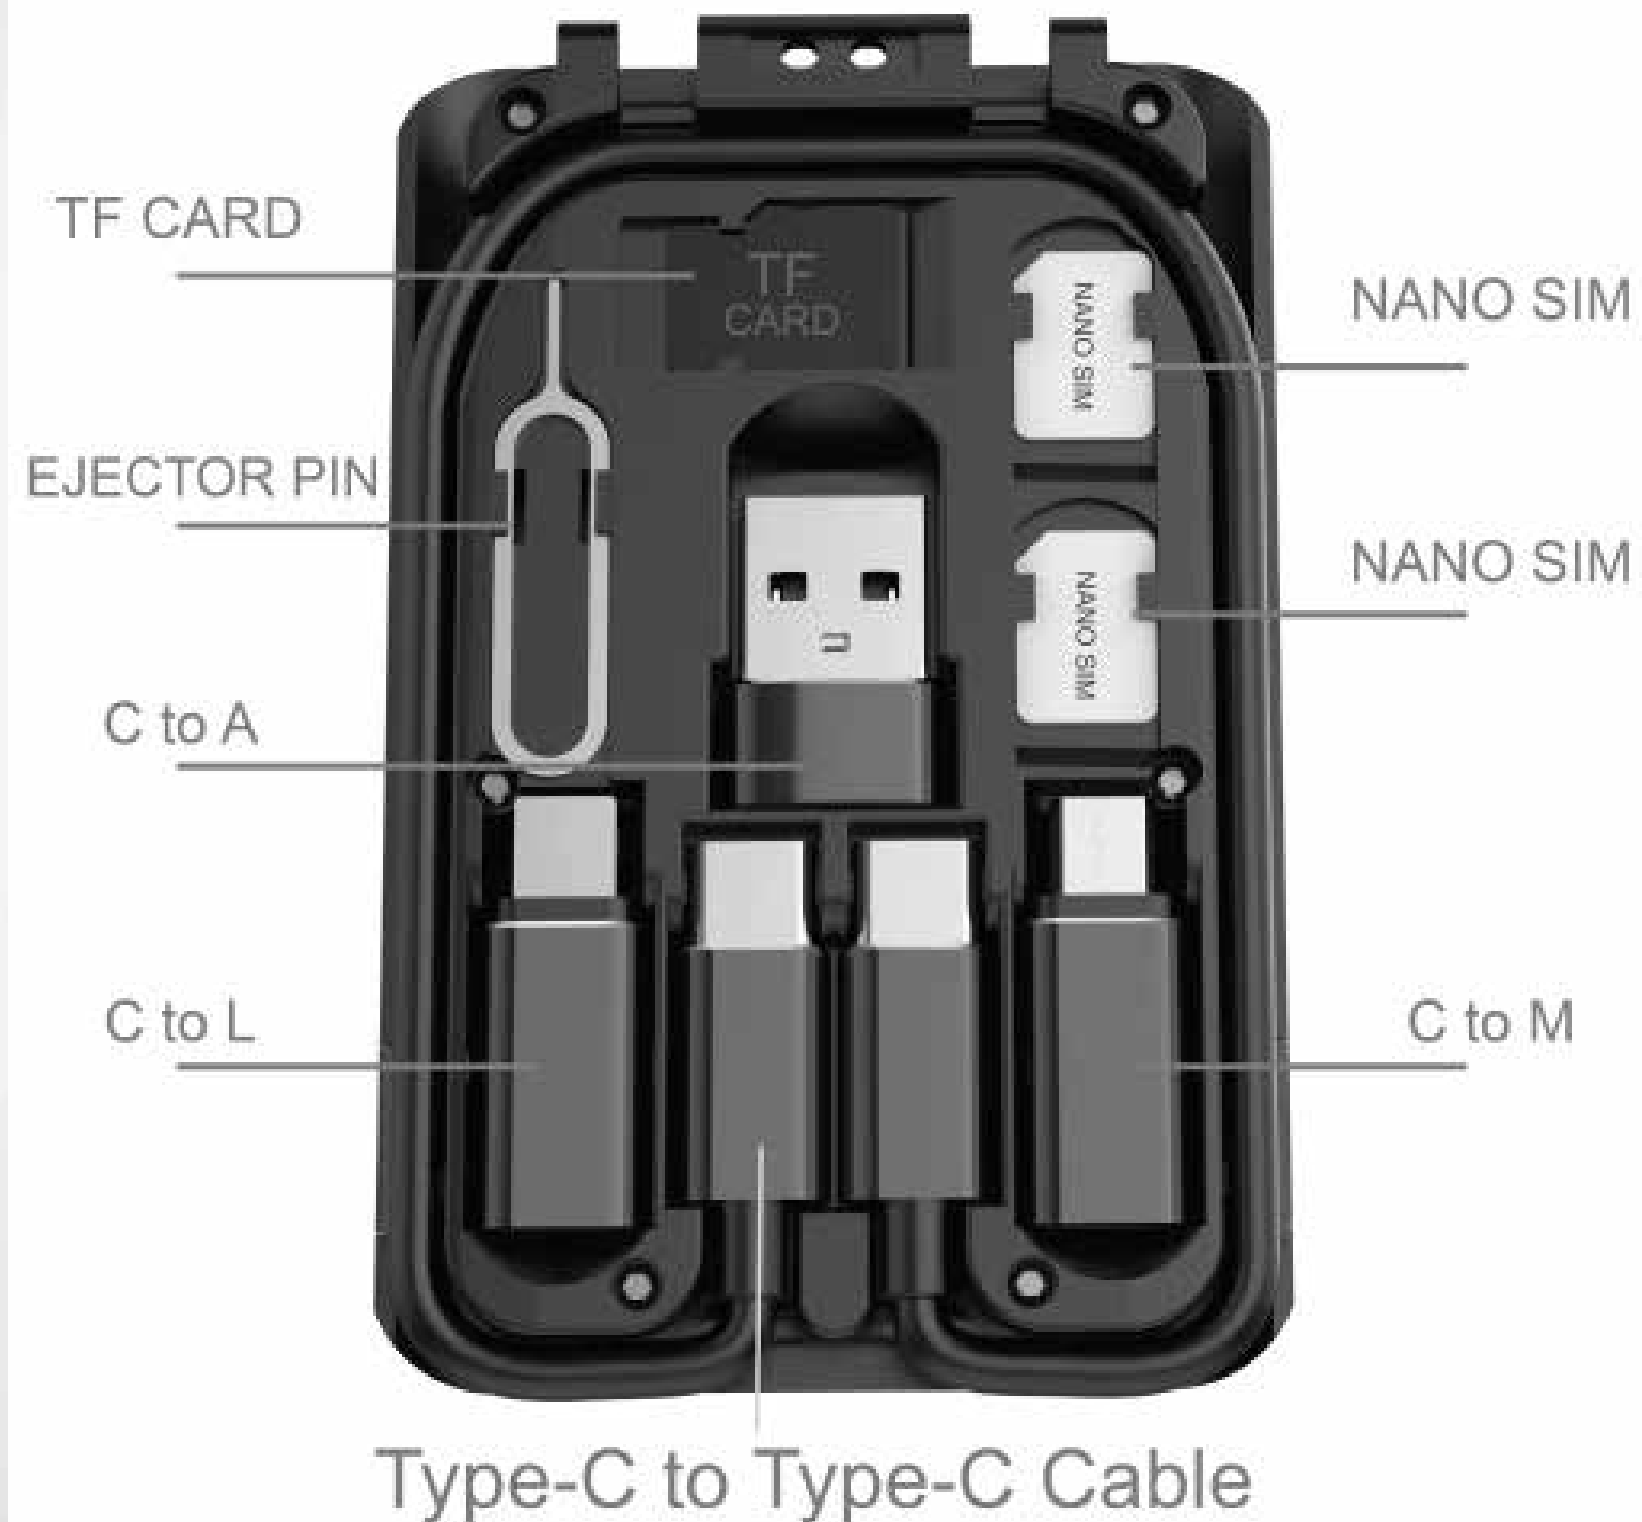

Smart Adapter Card Storage Box, Data Cable Card, Portable and Compact USB

Colors : BLACK

Model : BUDI