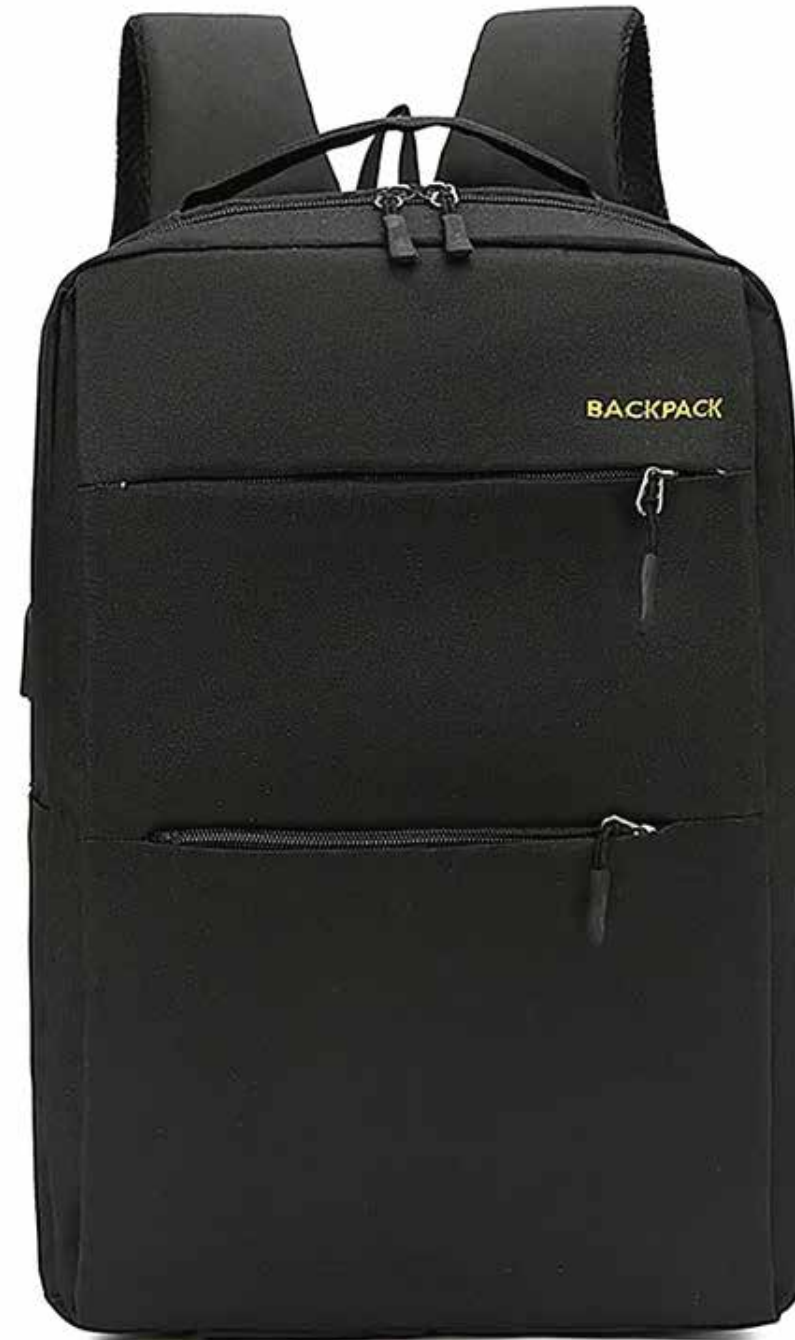

Waterproof Laptop Backpack

Model : ROCK

Color : GREY, BLACK

BACKPACK

BACKPACK