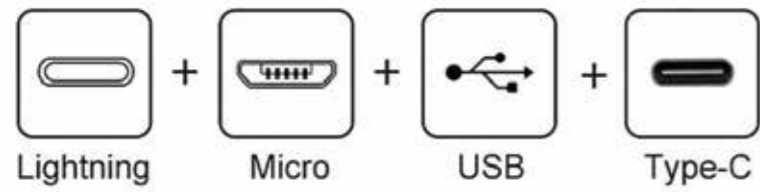

Not Microwave Safe

Vacuum Flask Gift Set with Cup/Vacuum Stainless Steel for Coffee Hot Water 500 ml

Model : ZYLO

White Ceramic Mugs With logo Printing

Model : CERAMIC MUG

**32 GB 4 in 1
Multi Purpose USB**