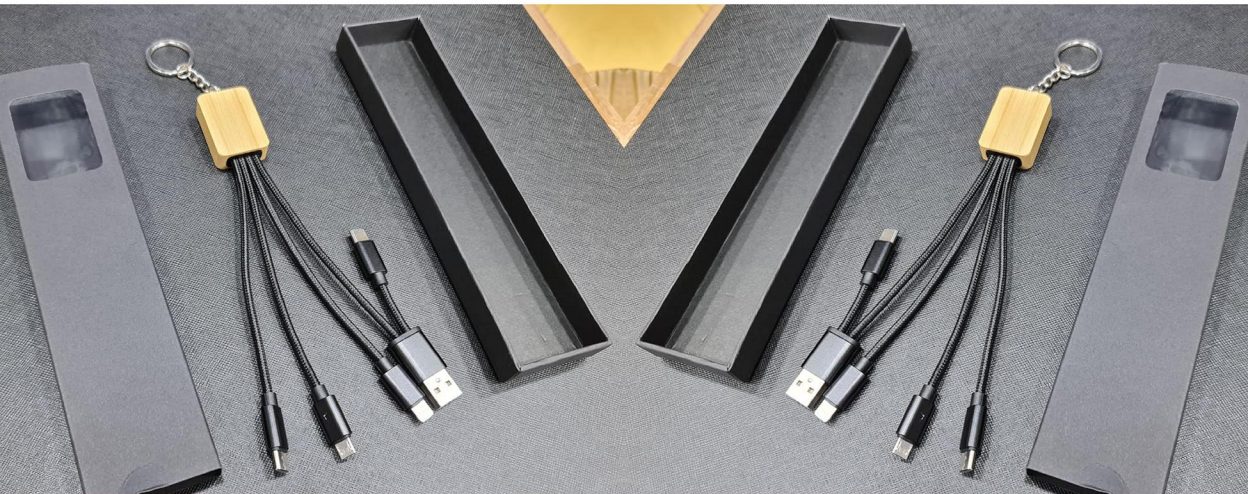

Folded Rubberized Plate

Zipper Casing

Travel Wooden Mobile Cable Set

Model : RONDO

Wooden All In 1 Mobile Charging Cable

Model : SPARK

Handy Mini Stainless Steel Toolkit

7cm Height